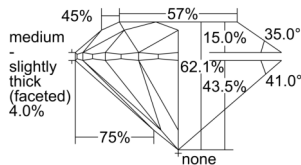

GIA®

FACSIMILE

GIA REPORT 5503518781

Verify this report at GIA.edu

GIA NATURAL DIAMOND DOSSIER®

September 27, 2024
GIA Report Number 5503518781
Shape and Cutting Style ..... Round Brilliant
Measurements ..... 5.37 - 5.40 x 3.35 mm

GRADING RESULTS

Carat Weight ..... 0.60 carat
Color Grade ..... F
Clarity Grade SI2
Cut Grade ..... Excellent

ADDITIONAL GRADING INFORMATION

Polish ..... Excellent
Symmetry ..... Excellent
Fluorescence ..... None
Clarity Characteristics ..... Crystal, Cloud, Feather
Inscription(s): GIA 5503518781

PROPORTIONS

Profile to actual proportions

GRADING SCALES

GIA COLOR SCALE	GIA CLARITY SCALE	GIA CUT SCALE	
D	FLAWLESS	EXCELLENT	
E	INTERNALLY FLAWLESS		
F		VVS₁	VERY GOOD
G	VVS₂		
H	VS₁	GOOD	
I	VS₂		
J	SI₁	FAIR	
K	SI₂		
L	I₁	POOR	
M	I₂		
N	I₃		
O			
P			
Q			
R			
S			
T			
U			
V			
W			
X			
Y			
Z