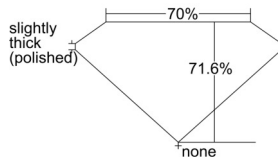

GIA®

FACSIMILE

GIA REPORT 5503528571

Verify this report at GIA.edu

GIA NATURAL DIAMOND DOSSIER®

September 30, 2024
GIA Report Number 5503528571
Shape and Cutting Style ..... **Square Modified Brilliant**
Measurements ..... 4.98 x 4.89 x 3.50 mm

GRADING RESULTS

Carat Weight ..... 0.71 carat
Color Grade ..... F
Clarity Grade ..... Internally Flawless

ADDITIONAL GRADING INFORMATION

Polish ..... Excellent
Symmetry ..... Excellent
Fluorescence ..... None
Clarity Characteristics... **Surface Graining, Minor Details of Polish**
Inscription(s): GIA 5503528571

PROPORTIONS

Profile not to actual proportions

GRADING SCALES

GIA COLOR SCALE		GIA CLARITY SCALE			
COLORLESS	D	VERY VERY SLIGHTLY INCLUDED	FLAWLESS		
	E		INTERNALLY FLAWLESS		
	F	VERY SLIGHTLY INCLUDED	VVS₁		
	G		VVS₂		
	H		VS₁		
	NEAR COLORLESS	I	SLIGHTLY INCLUDED	VS₂	
		J		SI₁	
		FAINT	K	INCLUDED	SI₂
			L		I₁
			M		I₂
VERTICALLY LIGHT	N	INCLUDED	I₃		
	O				
	P				
	Q				
	R				
LIGHT	S				
	T				
	U				
	V				
	W				
X					
Y					
Z