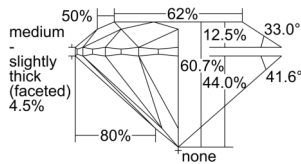

GIA®

FACSIMILE

GIA REPORT 5503529069

Verify this report at GIA.edu

GIA NATURAL DIAMOND DOSSIER®

September 30, 2024
GIA Report Number 5503529069
Shape and Cutting Style ..... Round Brilliant
Measurements ..... 4.60 - 4.62 x 2.80 mm

GRADING RESULTS

Carat Weight ..... 0.37 carat
Color Grade ..... E
Clarity Grade S11
Cut Grade ..... Excellent

ADDITIONAL GRADING INFORMATION

Polish ..... Excellent
Symmetry ..... Excellent
Fluorescence ..... None
Clarity Characteristics ..... Cloud, Feather
Inscription(s): GIA 5503529069

PROPORTIONS

Profile to actual proportions

GRADING SCALES

GIA COLOR SCALE	GIA CLARITY SCALE	GIA CUT SCALE	
D	FLAWLESS	EXCELLENT	
E	INTERNALLY FLAWLESS		
F		VVS₁	VERY GOOD
G	VVS₂		
H	VS₁	GOOD	
I	VS₂		
J	S1₁	FAIR	
K	S1₂		
L	I₁	POOR	
M	I₂		
N	I₃		
O			
P			
Q			
R			
S			
T			
U			
V			
W			
X			
Y			
Z