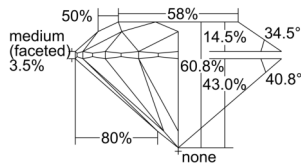

GIA®

FACSIMILE

GIA REPORT 5503530740

Verify this report at GIA.edu

GIA NATURAL DIAMOND DOSSIER®

October 01, 2024
GIA Report Number 5503530740
Shape and Cutting Style ..... Round Brilliant
Measurements ..... 3.69 - 3.71 x 2.25 mm

GRADING RESULTS

Carat Weight ..... 0.18 carat
Color Grade ..... E
Clarity Grade VS1
Cut Grade ..... Excellent

ADDITIONAL GRADING INFORMATION

Polish ..... Excellent
Symmetry ..... Excellent
Fluorescence ..... None
Clarity Characteristics..... Crystal, Feather, Needle, Pinpoint
Inscription(s): GIA 5503530740

PROPORTIONS

Profile to actual proportions

GRADING SCALES

GIA COLOR SCALE	GIA CLARITY SCALE	GIA CUT SCALE	
D	FLAWLESS	EXCELLENT	
E	INTERNALLY FLAWLESS		
F		VVS₁	VERY GOOD
G	VVS₂		
H	VS₁	GOOD	
I	VS₂		
J	SI₁	FAIR	
K	SI₂		
L	I₁	POOR	
M	I₂		
N	I₃		
O			
P			
Q			
R			
S			
T			
U			
V			
W			
X			
Y			
Z