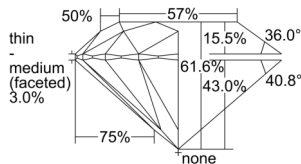

GIA®

FACSIMILE

GIA REPORT 5503530961

Verify this report at GIA.edu

GIA NATURAL DIAMOND DOSSIER®

October 01, 2024
GIA Report Number 5503530961
Shape and Cutting Style ..... Round Brilliant
Measurements ..... 4.00 - 4.03 x 2.47 mm

GRADING RESULTS

Carat Weight ..... 0.24 carat
Color Grade ..... E
Clarity Grade VS2
Cut Grade ..... Excellent

ADDITIONAL GRADING INFORMATION

Polish ..... Excellent
Symmetry ..... Excellent
Fluorescence ..... None
Clarity Characteristics ..... Crystal, Cloud
Inscription(s): GIA 5503530961

PROPORTIONS

Profile to actual proportions

GRADING SCALES

GIA COLOR SCALE	GIA CLARITY SCALE	GIA CUT SCALE	
D	FLAWLESS	EXCELLENT	
E	INTERNALLY FLAWLESS		
F		VVS₁	VERY GOOD
G	VVS₂		
H	VS₁	GOOD	
I	VS₂		
J	SI₁	FAIR	
K	SI₂		
L	I₁	POOR	
M			
N			
O	I₂		
P			
Q			
R	I₃		
S			
T			
U			
V			
W			
X			
Y			
Z