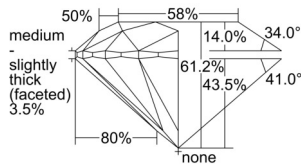

GIA®

FACSIMILE

GIA REPORT 5503532966

Verify this report at GIA.edu

GIA NATURAL DIAMOND DOSSIER®

October 01, 2024
GIA Report Number 5503532966
Shape and Cutting Style ..... Round Brilliant
Measurements ..... 3.70 - 3.72 x 2.27 mm

GRADING RESULTS

Carat Weight ..... 0.19 carat
Color Grade ..... E
Clarity Grade VS1
Cut Grade ..... Excellent

ADDITIONAL GRADING INFORMATION

Polish ..... Excellent
Symmetry ..... Excellent
Fluorescence ..... Faint
Clarity Characteristics..... Crystal, Needle, Pinpoint
Inscription(s): GIA 5503532966

PROPORTIONS

Profile to actual proportions

GRADING SCALES

GIA COLOR SCALE	GIA CLARITY SCALE	GIA CUT SCALE	
D	FLAWLESS	EXCELLENT	
E	INTERNALLY FLAWLESS		
F		VVS₁	VERY GOOD
G	VVS₂		
H	VS₁	GOOD	
I	VS₂		
J	SI₁	FAIR	
K	SI₂		
L	I₁	POOR	
M			
N			
O	I₂		
P			
Q			
R	I₃		
S			
T			
U			
V			
W			
X			
Y			
Z