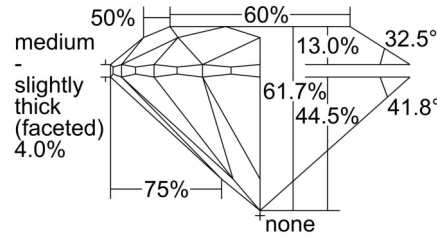

GIA NATURAL DIAMOND GRADING REPORT

September 30, 2024

GIA Report Number 5503534343

Shape and Cutting Style Round Brilliant

Measurements 7.32 - 7.37 x 4.53 mm

GRADING RESULTS

Carat Weight 1.50 carat

Color Grade J

Profile to actual proportions

CLARITY CHARACTERISTICS

KEY TO SYMBOLS*

- Pinpoint
- ~ Feather
- ^ Chip
- ∧ Natural

* Red symbols denote internal characteristics (inclusions). Green or black symbols denote external characteristics (blemishes). Diagram is an approximate representation of the diamond, and symbols shown indicate type, position, and approximate size of clarity characteristics. All clarity characteristics may not be shown. Details of finish are not shown.