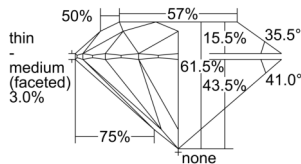

GIA®

FACSIMILE

GIA REPORT 5503540114

Verify this report at GIA.edu

GIA NATURAL DIAMOND DOSSIER®

October 01, 2024
GIA Report Number 5503540114
Shape and Cutting Style ..... Round Brilliant
Measurements ..... 3.88 - 3.90 x 2.39 mm

GRADING RESULTS

Carat Weight ..... 0.22 carat
Color Grade ..... F
Clarity Grade VS1
Cut Grade ..... Excellent

ADDITIONAL GRADING INFORMATION

Polish ..... Excellent
Symmetry ..... Excellent
Fluorescence ..... Medium Blue
Clarity Characteristics ..... Crystal, Cloud
Inscription(s): GIA 5503540114

PROPORTIONS

Profile to actual proportions

GRADING SCALES

GIA COLOR SCALE	GIA CLARITY SCALE	GIA CUT SCALE
COLORESS	FLAWLESS	EXCELLENT
D	FLAWLESS	
E	FLAWLESS	VERY GOOD
F	FLAWLESS	
G	FLAWLESS	GOOD
H	FLAWLESS	
I	VVS₁	FAIR
J	VVS₂	
K	VS₁	POOR
L	VS₂	
M	SI₁	
N	SI₂	
O	I₁	
P	I₂	
Q	I₃	
R		
S		
T		
U		
V		
W		
X		
Y		
Z