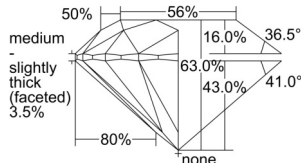

GIA®

FACSIMILE

GIA REPORT 5503543766

Verify this report at GIA.edu

GIA NATURAL DIAMOND DOSSIER®

October 01, 2024
GIA Report Number 5503543766
Shape and Cutting Style ..... Round Brilliant
Measurements ..... 4.73 - 4.75 x 2.98 mm

GRADING RESULTS

Carat Weight ..... 0.41 carat
Color Grade ..... G
Clarity Grade VS1
Cut Grade ..... Excellent

ADDITIONAL GRADING INFORMATION

Polish ..... Excellent
Symmetry ..... Excellent
Fluorescence ..... None
Clarity Characteristics..... Needle, Crystal, Feather, Etch Channel
Inscription(s): GIA 5503543766

PROPORTIONS

Profile to actual proportions

GRADING SCALES

GIA COLOR SCALE	GIA CLARITY SCALE	GIA CUT SCALE
COLOURLESS D	FLAWLESS	EXCELLENT
E	INTERNALLY FLAWLESS	
F	VVS₁	VERY GOOD
G		
H	VVS₂	GOOD
I	VS₁	
J	VS₂	FAIR
K	SI₁	
L	SI₂	POOR
M	I₁	
N	I₂	
O	I₃	
P		
Q		
R		
S		
T		
U		
V		
W		
X		
Y		
Z