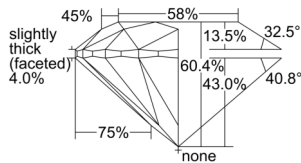

GIA®

FACSIMILE

GIA REPORT 5503546672

Verify this report at GIA.edu

GIA NATURAL DIAMOND DOSSIER®

October 01, 2024
GIA Report Number 5503546672
Shape and Cutting Style ..... Round Brilliant
Measurements ..... 3.75 - 3.76 x 2.27 mm

GRADING RESULTS

Carat Weight ..... 0.19 carat
Color Grade ..... E
Clarity Grade VVS1
Cut Grade ..... Excellent

ADDITIONAL GRADING INFORMATION

Polish ..... Excellent
Symmetry ..... Excellent
Fluorescence ..... None
Clarity Characteristics ..... Pinpoint, Cloud, Feather
Inscription(s): GIA 5503546672

PROPORTIONS

GRADING SCALES

GIA COLOR SCALE	GIA CLARITY SCALE	GIA CUT SCALE	
D	FLAWLESS	EXCELLENT	
E	INTERNALLY FLAWLESS		
F		VVS₁	VERY GOOD
G	VVS₂		
H	VS₁	GOOD	
I	VS₂		
J	SI₁	FAIR	
K	SI₂		
L	I₁	POOR	
M	I₂		
N	I₃		
O			
P			
Q			
R			
S			
T			
U			
V			
W			
X			
Y			
Z