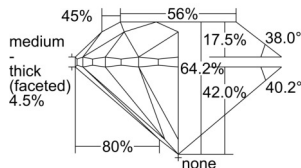

GIA®

FACSIMILE

GIA REPORT 5503551173

Verify this report at GIA.edu

GIA NATURAL DIAMOND DOSSIER®

October 01, 2024
GIA Report Number 5503551173
Shape and Cutting Style ..... Round Brilliant
Measurements ..... 5.24 - 5.31 x 3.38 mm

GRADING RESULTS

Carat Weight ..... 0.59 carat
Color Grade ..... H
Clarity Grade S11
Cut Grade ..... Very Good

ADDITIONAL GRADING INFORMATION

Polish ..... Excellent
Symmetry ..... Very Good
Fluorescence ..... None
Clarity Characteristics ..... Crystal
Inscription(s): GIA 5503551173

PROPORTIONS

Profile to actual proportions

GRADING SCALES

GIA COLOR SCALE

COLORESS	D
	E
	F
	G
	H
	I
	J
NEAR COLORESS	K
	L
FAIN	M
	N
	O
	P
VERY LIGHT	Q
	R
	S
	T
	U
	V
	W
	X
	Y
LIGHT	Z

GIA CLARITY SCALE

VERY VERY SLIGHTLY INCLUDED	FLAWLESS
	INTERNALLY FLAWLESS
VERY SLIGHTLY INCLUDED	VVS₁
	VVS₂
SLIGHTLY INCLUDED	VS₁
	VS₂
INCLUDED	I₁
	I₂
	I₃

GIA CUT SCALE

EXCELLENT
VERY GOOD
GOOD
FAIR
POOR