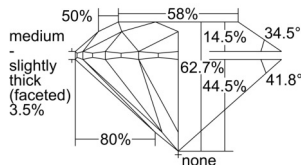

GIA®

FACSIMILE

GIA REPORT 5503554950

Verify this report at GIA.edu

GIA NATURAL DIAMOND DOSSIER®

October 03, 2024
GIA Report Number 5503554950
Shape and Cutting Style ..... Round Brilliant
Measurements ..... 5.06 - 5.09 x 3.18 mm

GRADING RESULTS

Carat Weight ..... 0.50 carat
Color Grade I
Clarity Grade VS1
Cut Grade ..... Excellent

ADDITIONAL GRADING INFORMATION

Polish ..... Excellent
Symmetry ..... Excellent
Fluorescence ..... None
Clarity Characteristics..... Needle, Cloud, Pinpoint
Inspection(s): GIA 5503554950

PROPORTIONS

Profile to actual proportions

GRADING SCALES

GIA COLOR SCALE	GIA CLARITY SCALE	GIA CUT SCALE	
D	FLAWLESS	EXCELLENT	
E	INTERNALLY FLAWLESS		
F		VVS₁	VERY GOOD
G	VVS₂		
H	VS₁	GOOD	
I	VS₂		
J	SI₁	FAIR	
K	SI₂		
L	I₁	POOR	
M	I₂		
N	I₃		
O			
P			
Q			
R			
S			
T			
U			
V			
W			
X			
Y			
Z