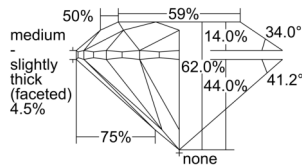

GIA®

FACSIMILE

GIA REPORT 5503556497

Verify this report at GIA.edu

GIA NATURAL DIAMOND DOSSIER®

October 03, 2024
GIA Report Number 5503556497
Shape and Cutting Style ..... Round Brilliant
Measurements ..... 4.65 - 4.68 x 2.89 mm

GRADING RESULTS

Carat Weight ..... 0.39 carat
Color Grade ..... G
Clarity Grade S11
Cut Grade ..... Excellent

ADDITIONAL GRADING INFORMATION

Polish ..... Excellent
Symmetry ..... Excellent
Fluorescence ..... None
Clarity Characteristics..... Cloud, Crystal, Feather
Inscription(s): GIA 5503556497

PROPORTIONS

Profile to actual proportions

GRADING SCALES

GIA COLOR SCALE	GIA CLARITY SCALE	GIA CUT SCALE	
D	FLAWLESS	EXCELLENT	
E	INTERNALLY FLAWLESS		
F		VVS₁	VERY GOOD
G	VVS₂		
H	VS₁	GOOD	
I	VS₂		
J	S1₁	FAIR	
K	S1₂		
L	I₁	POOR	
M	I₂		
N	I₃		
O			
P			
Q			
R			
S			
T			
U			
V			
W			
X			
Y			
Z