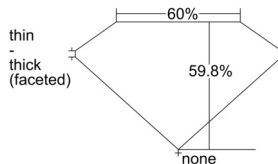

GIA®

FACSIMILE

GIA REPORT 5503558223

Verify this report at GIA.edu

GIA NATURAL DIAMOND DOSSIER®

October 03, 2024
GIA Report Number 5503558223
Shape and Cutting Style ..... Heart Brilliant
Measurements ..... 4.77 x 5.60 x 3.35 mm

GRADING RESULTS

Carat Weight ..... 0.53 carat
Color Grade ..... F
Clarity Grade VS2

ADDITIONAL GRADING INFORMATION

Polish ..... Excellent
Symmetry ..... Excellent
Fluorescence ..... None
Clarity Characteristics..... Crystal, Feather, Cloud
Inscription(s): GIA 5503558223

PROPORTIONS

Profile not to actual proportions

GRADING SCALES

GIA COLOR SCALE		GIA CLARITY SCALE	
COLORLESS	D	VERY VERY SLIGHTLY INCLUDED	FLAWLESS
	E		INTERNALLY FLAWLESS
	F		VVS₁
	G		VVS₂
	H		VS₁
	I		VS₂
	J		SI₁
	K		SI₂
	L		I₁
	M		I₂
NEAR COLORLESS	N	SLIGHTLY INCLUDED	I₃
	O		
	P		
	Q		
FAINT	R		
	S		
	T		
	U		
VERT LIGHT	V		
	W		
	X		
	Y		
LIGHT	Z