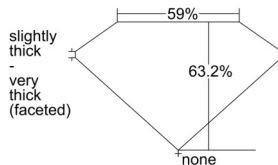

GIA®

FACSIMILE

GIA REPORT 5503562741

Verify this report at GIA.edu

GIA NATURAL DIAMOND DOSSIER®

October 07, 2024
GIA Report Number 5503562741
Shape and Cutting Style ..... Marquise Brilliant
Measurements ..... 7.51 x 3.82 x 2.42 mm

GRADING RESULTS

Carat Weight ..... 0.41 carat
Color Grade ..... F
Clarity Grade VS1

ADDITIONAL GRADING INFORMATION

Polish ..... Good
Symmetry ..... Good
Fluorescence ..... None
Clarity Characteristics ..... Feather, Cloud, Pinpoint
Inscription(s): GIA 5503562741

PROPORTIONS

Profile not to actual proportions

GRADING SCALES

GIA COLOR SCALE		GIA CLARITY SCALE			
COLORLESS	D	VERY VERY SLIGHTLY INCLUDED	FLAWLESS		
	E		INTERNALLY FLAWLESS		
	F	VERY SLIGHTLY INCLUDED	VS₁		
	G		VS₂		
	H		VS₁		
	NEAR COLORLESS	I	SLIGHTLY INCLUDED	VS₂	
		J		SI₁	
		FAINT	K	INCLUDED	SI₂
			L		I₁
			M		I₂
VERT LIGHT	N	LIGHT	I₃		
	O				
	P				
	Q				
	R