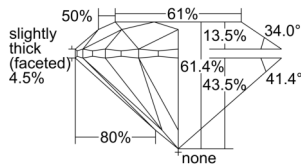

GIA®

FACSIMILE

GIA REPORT 5503568158

Verify this report at GIA.edu

GIA NATURAL DIAMOND DOSSIER®

October 07, 2024
GIA Report Number 5503568158
Shape and Cutting Style ..... Round Brilliant
Measurements ..... 4.13 - 4.16 x 2.55 mm

GRADING RESULTS

Carat Weight ..... 0.27 carat
Color Grade ..... E
Clarity Grade VS1
Cut Grade ..... Excellent

ADDITIONAL GRADING INFORMATION

Polish ..... Excellent
Symmetry ..... Excellent
Fluorescence ..... None
Clarity Characteristics ..... Cloud
Inscription(s): GIA 5503568158

PROPORTIONS

Profile to actual proportions