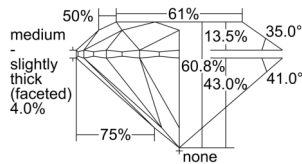

GIA®

FACSIMILE

GIA REPORT 5503568612

Verify this report at GIA.edu

GIA NATURAL DIAMOND DOSSIER®

October 04, 2024
GIA Report Number 5503568612
Shape and Cutting Style ..... Round Brilliant
Measurements ..... 4.81 - 4.82 x 2.92 mm

GRADING RESULTS

Carat Weight ..... 0.42 carat
Color Grade ..... F
Clarity Grade S11
Cut Grade ..... Excellent

ADDITIONAL GRADING INFORMATION

Polish ..... Excellent
Symmetry ..... Excellent
Fluorescence ..... None
Clarity Characteristics..... Crystal, Feather, Knot
Inscription(s): GIA 5503568612

PROPORTIONS

Profile to actual proportions

GRADING SCALES

GIA COLOR SCALE	GIA CLARITY SCALE	GIA CUT SCALE	
D	FLAWLESS	EXCELLENT	
E	INTERNALLY FLAWLESS		
F		VVS₁	VERY GOOD
G	VVS₂		
H	VS₁	GOOD	
I	VS₂		
J	S1₁	FAIR	
K	S1₂		
L	I₁	POOR	
M	I₂		
N	I₃		
O			
P			
Q			
R			
S			
T			
U			
V			
W			
X			
Y			
Z