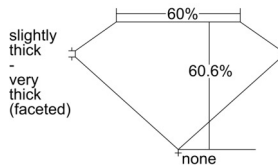

GIA®

FACSIMILE

GIA REPORT 5503569032

Verify this report at GIA.edu

GIA NATURAL DIAMOND DOSSIER®

October 04, 2024
GIA Report Number 5503569032
Shape and Cutting Style ..... Heart Brilliant
Measurements ..... 4.38 x 5.13 x 3.11 mm

GRADING RESULTS

Carat Weight ..... 0.40 carat
Color Grade ..... H
Clarity Grade VS2

ADDITIONAL GRADING INFORMATION

Polish ..... Excellent
Symmetry ..... Very Good
Fluorescence ..... None
Clarity Characteristics ..... Feather, Crystal
Inscription(s): GIA 5503569032

PROPORTIONS

Profile not to actual proportions

GRADING SCALES

GIA COLOR SCALE		GIA CLARITY SCALE		
COLORLESS	D	VERY VERY SLIGHTLY INCLUDED	FLAWLESS	
	E		INTERNALLY FLAWLESS	
	F		VVS₁	
	G		VVS₂	
	NEAR COLORLESS	H	VERY SLIGHTLY INCLUDED	VS₁
		I		VS₂
		J	SLIGHTLY INCLUDED	SI₁
		K		SI₂
	FAINT	L	INCLUDED	I₁
		M		I₂
N		I₃		
O				
VERT LIGHT		P		
		Q		
		R		
		S		
LIGHT	T			
	U			
	V			
	W			
	X			
	Y			
	Z