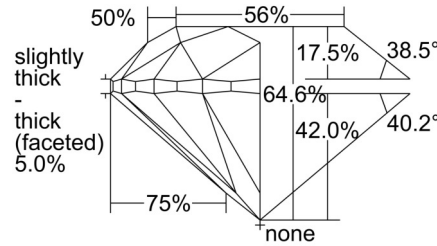

GIA NATURAL DIAMOND GRADING REPORT

October 07, 2024
GIA Report Number 5503569155
Shape and Cutting Style ..... Round Brilliant
Measurements ..... 8.43 - 8.48 x 5.46 mm

GRADING RESULTS

Carat Weight ..... 2.51 carat
Color Grade I
Clarity Grade VS2
Cut Grade ..... Very Good

ADDITIONAL GRADING INFORMATION

Polish ..... Excellent
Symmetry ..... Excellent
Fluorescence ..... None
Inscription(s): GIA 5503569155
Comments: Additional pinpoints are not shown.

PROPORTIONS

Profile to actual proportions