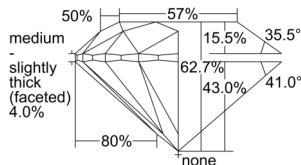

GIA®

FACSIMILE

GIA REPORT 5503577566

Verify this report at GIA.edu

GIA NATURAL DIAMOND DOSSIER®

October 08, 2024
GIA Report Number 5503577566
Shape and Cutting Style ..... Round Brilliant
Measurements ..... 6.13 - 6.17 x 3.86 mm

GRADING RESULTS

Carat Weight ..... 0.90 carat
Color Grade ..... E
Clarity Grade VVS1
Cut Grade ..... Excellent

ADDITIONAL GRADING INFORMATION

Polish ..... Excellent
Symmetry ..... Excellent
Fluorescence ..... None
Clarity Characteristics ..... Pinpoint, Feather
Inscription(s): GIA 5503577566

PROPORTIONS

Profile to actual proportions

GRADING SCALES

GIA COLOR SCALE	GIA CLARITY SCALE	GIA CUT SCALE	
D	FLAWLESS	EXCELLENT	
E	INTERNALLY FLAWLESS		
F		VVS₁	VERY GOOD
G	VVS₂		
H	VS₁	GOOD	
I	VS₂		
J	SI₁	FAIR	
K	SI₂		
L	I₁	POOR	
M			
N			
O	I₂		
P			
Q			
R	I₃		
S			
T			
U			
V			
W			
X			
Y			
Z