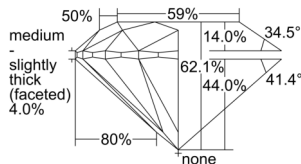

GIA®

FACSIMILE

GIA REPORT 5503577636

Verify this report at GIA.edu

GIA NATURAL DIAMOND DOSSIER®

October 08, 2024
GIA Report Number 5503577636
Shape and Cutting Style ..... Round Brilliant
Measurements ..... 5.68 - 5.72 x 3.54 mm

GRADING RESULTS

Carat Weight ..... 0.71 carat
Color Grade ..... D
Clarity Grade S11
Cut Grade ..... Excellent

ADDITIONAL GRADING INFORMATION

Polish ..... Excellent
Symmetry ..... Excellent
Fluorescence ..... None
Clarity Characteristics ..... Cloud, Crystal
Inscription(s): GIA 5503577636

PROPORTIONS

Profile to actual proportions

GRADING SCALES

GIA COLOR SCALE	GIA CLARITY SCALE	GIA CUT SCALE	
D	FLAWLESS	EXCELLENT	
E	INTERNALLY FLAWLESS		
F		VVS₁	VERY GOOD
G	VVS₂		
H	VS₁	GOOD	
I	VS₂		
J	S1₁	FAIR	
K	S1₂		
L	I₁	POOR	
M	I₂		
N	I₃		
O			
P			
Q			
R			
S			
T			
U			
V			
W			
X			
Y			
Z