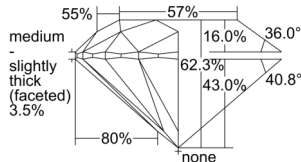

GIA®

FACSIMILE

GIA REPORT 5503578224

Verify this report at GIA.edu

GIA NATURAL DIAMOND DOSSIER®

October 07, 2024
GIA Report Number 5503578224
Shape and Cutting Style ..... Round Brilliant
Measurements ..... 4.49 - 4.52 x 2.81 mm

GRADING RESULTS

Carat Weight ..... 0.35 carat
Color Grade ..... H
Clarity Grade VS1
Cut Grade ..... Excellent

ADDITIONAL GRADING INFORMATION

Polish ..... Excellent
Symmetry ..... Excellent
Fluorescence ..... None
Clarity Characteristics ..... Needle
Inscription(s): GIA 5503578224

PROPORTIONS

Profile to actual proportions

GRADING SCALES

GIA COLOR SCALE	GIA CLARITY SCALE	GIA CUT SCALE	
D	FLAWLESS	EXCELLENT	
E	INTERNALLY FLAWLESS		
F		VVS₁	VERY GOOD
G	VVS₂		
H	VS₁	GOOD	
I	VS₂		
J	SI₁	FAIR	
K	SI₂		
L	I₁	POOR	
M	I₂		
N	I₃		
O			
P			
Q			
R			
S			
T			
U			
V			
W			
X			
Y			
Z