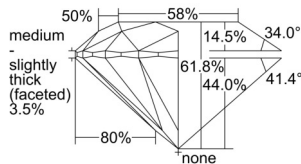

GIA®

FACSIMILE

GIA REPORT 5503578234

Verify this report at GIA.edu

GIA NATURAL DIAMOND DOSSIER®

October 04, 2024
GIA Report Number 5503578234
Shape and Cutting Style ..... Round Brilliant
Measurements ..... 4.30 - 4.33 x 2.67 mm

GRADING RESULTS

Carat Weight ..... 0.30 carat
Color Grade ..... F
Clarity Grade S11
Cut Grade ..... Excellent

ADDITIONAL GRADING INFORMATION

Polish ..... Excellent
Symmetry ..... Excellent
Fluorescence ..... None
Clarity Characteristics..... Feather, Crystal, Cloud
Inscription(s): GIA 5503578234

PROPORTIONS

Profile to actual proportions

GRADING SCALES

GIA COLOR SCALE	GIA CLARITY SCALE	GIA CUT SCALE	
D	FLAWLESS	EXCELLENT	
E	INTERNALLY FLAWLESS		
F		VVS₁	VERY GOOD
G	VVS₂		
H	VS₁	GOOD	
I	VS₂		
J	S1₁	FAIR	
K	S1₂		
L	I₁	POOR	
M	I₂		
N	I₃		
O			
P			
Q			
R			
S			
T			
U			
V			
W			
X			
Y			
Z