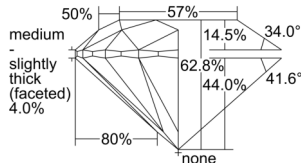

GIA®

FACSIMILE

GIA REPORT 5503578445

Verify this report at GIA.edu

GIA NATURAL DIAMOND DOSSIER®

October 07, 2024
GIA Report Number 5503578445
Shape and Cutting Style ..... Round Brilliant
Measurements ..... 4.27 - 4.29 x 2.69 mm

GRADING RESULTS

Carat Weight ..... 0.30 carat
Color Grade ..... K
Clarity Grade VS1
Cut Grade ..... Excellent

ADDITIONAL GRADING INFORMATION

Polish ..... Excellent
Symmetry ..... Excellent
Fluorescence ..... None
Clarity Characteristics ..... Feather, Cloud, Needle
Inscription(s): GIA 5503578445

PROPORTIONS

Profile to actual proportions

GRADING SCALES

GIA COLOR SCALE	GIA CLARITY SCALE	GIA CUT SCALE	
D	FLAWLESS	EXCELLENT	
E	INTERNALLY FLAWLESS		
F		VVS₁	VERY GOOD
G	VVS₂		
H	VS₁	GOOD	
I	VS₂		
J	SI₁	FAIR	
K	SI₂		
L	I₁	POOR	
M			
N			
O	I₂		
P			
Q			
R	I₃		
S			
T			
U			
V			
W			
X			
Y			
Z