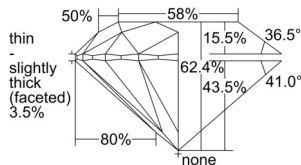

GIA®

FACSIMILE

GIA REPORT 5503579336

Verify this report at GIA.edu

GIA NATURAL DIAMOND DOSSIER®

October 04, 2024
GIA Report Number 5503579336
Shape and Cutting Style ..... Round Brilliant
Measurements ..... 4.91 - 4.93 x 3.07 mm

GRADING RESULTS

Carat Weight ..... 0.46 carat
Color Grade ..... E
Clarity Grade S11
Cut Grade ..... Excellent

ADDITIONAL GRADING INFORMATION

Polish ..... Excellent
Symmetry ..... Excellent
Fluorescence ..... None
Clarity Characteristics ..... Feather, Crystal
Inscription(s): GIA 5503579336

PROPORTIONS

Profile to actual proportions