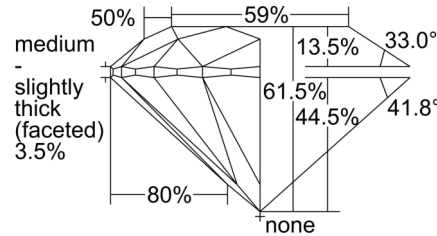

GIA NATURAL DIAMOND GRADING REPORT

October 04, 2024  
 GIA Report Number ..... 5503579374  
 Shape and Cutting Style ..... Round Brilliant  
 Measurements ..... 7.32 - 7.37 x 4.52 mm

GRADING RESULTS

Carat Weight ..... 1.50 carat  
 Color Grade ..... F  
 Clarity Grade ..... VS1  
 Cut Grade ..... Excellent

Profile to actual proportions

CLARITY CHARACTERISTICS

KEY TO SYMBOLS\*

- Cloud
- Pinpoint

\* Red symbols denote internal characteristics (inclusions). Green or black symbols denote external characteristics (blemishes). Diagram is an approximate representation of the diamond, and symbols shown indicate type, position, and approximate size of clarity characteristics. All clarity characteristics may not be shown. Details of finish are not shown.