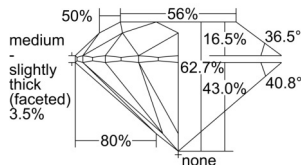

GIA®

FACSIMILE

GIA REPORT 5503582601

Verify this report at GIA.edu

GIA NATURAL DIAMOND DOSSIER®

October 07, 2024
GIA Report Number 5503582601
Shape and Cutting Style ..... Round Brilliant
Measurements ..... 5.33 - 5.36 x 3.35 mm

GRADING RESULTS

Carat Weight ..... 0.59 carat
Color Grade I
Clarity Grade VS1
Cut Grade ..... Excellent

ADDITIONAL GRADING INFORMATION

Polish ..... Excellent
Symmetry ..... Excellent
Fluorescence ..... None
Clarity Characteristics..... Needle, Pinpoint
Inscription(s): GIA 5503582601

PROPORTIONS

Profile to actual proportions