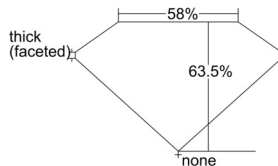

GIA®

FACSIMILE

GIA REPORT 5503582945

Verify this report at GIA.edu

GIA NATURAL DIAMOND DOSSIER®

October 07, 2024
GIA Report Number 5503582945
Shape and Cutting Style ..... Oval Brilliant
Measurements ..... 7.19 x 5.26 x 3.34 mm

GRADING RESULTS

Carat Weight ..... 0.83 carat
Color Grade ..... K
Clarity Grade VVS1

ADDITIONAL GRADING INFORMATION

Polish ..... Excellent
Symmetry ..... Excellent
Fluorescence ..... None
Clarity Characteristics ..... Pinpoint
Inscription(s): GIA 5503582945

PROPORTIONS

Profile not to actual proportions

GRADING SCALES

GIA COLOR SCALE		GIA CLARITY SCALE			
COLORLESS	D	VERY VERY SLIGHTLY INCLUDED	FLAWLESS		
	E		INTERNALLY FLAWLESS		
	F	VERY SLIGHTLY INCLUDED	VVS₁		
	G		VVS₂		
	H		VS₁		
	NEAR COLORLESS	I	SLIGHTLY INCLUDED	VS₂	
		J		SI₁	
		FAINT	K	INCLUDED	SI₂
			L		I₁
			M		I₂
VERT LIGHT	N	INCLUDED	I₃		
	O				
	P				
	Q				
	R				
	S				
	T				
LIGHT	U				
	V				
	W				
	X				
Y					
Z