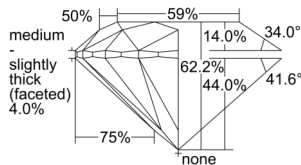

GIA®

FACSIMILE

GIA REPORT 5503585907

Verify this report at GIA.edu

GIA NATURAL DIAMOND DOSSIER®

October 08, 2024
GIA Report Number 5503585907
Shape and Cutting Style ..... Round Brilliant
Measurements ..... 5.66 - 5.71 x 3.54 mm

GRADING RESULTS

Carat Weight ..... 0.70 carat
Color Grade ..... G
Clarity Grade S11
Cut Grade ..... Excellent

ADDITIONAL GRADING INFORMATION

Polish ..... Excellent
Symmetry ..... Excellent
Fluorescence ..... None
Clarity Characteristics ..... Crystal, Cloud
Inscription(s): GIA 5503585907

PROPORTIONS

Profile to actual proportions