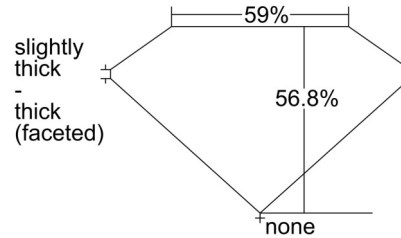

PROPORTIONS

Profile not to actual proportions