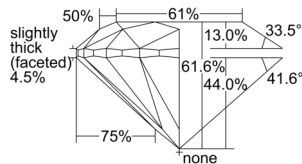

GIA®

FACSIMILE

GIA NATURAL DIAMOND DOSSIER®

October 08, 2024
GIA Report Number 5503592369
Shape and Cutting Style ..... Round Brilliant
Measurements ..... 5.07 - 5.11 x 3.13 mm

GRADING RESULTS

Carat Weight ..... 0.50 carat
Color Grade ..... F
Clarity Grade VVS2
Cut Grade ..... Excellent

ADDITIONAL GRADING INFORMATION

Polish ..... Excellent
Symmetry ..... Excellent
Fluorescence ..... Faint
Clarity Characteristics ..... Pinpoint
Inscription(s): GIA 5503592369

GIA REPORT 5503592369

Verify this report at GIA.edu

PROPORTIONS

Profile to actual proportions