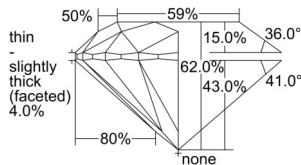

GIA®

FACSIMILE

GIA REPORT 5503592543

Verify this report at GIA.edu

GIA NATURAL DIAMOND DOSSIER®

October 08, 2024
GIA Report Number 5503592543
Shape and Cutting Style ..... Round Brilliant
Measurements ..... 5.64 - 5.67 x 3.51 mm

GRADING RESULTS

Carat Weight ..... 0.70 carat
Color Grade ..... G
Clarity Grade VS2
Cut Grade ..... Excellent

ADDITIONAL GRADING INFORMATION

Polish ..... Excellent
Symmetry ..... Excellent
Fluorescence ..... None
Clarity Characteristics..... Cloud, Feather, Indented Natural
Inscription(s): GIA 5503592543

PROPORTIONS

Profile to actual proportions

GRADING SCALES

GIA COLOR SCALE	GIA CLARITY SCALE	GIA CUT SCALE	
D	FLAWLESS	EXCELLENT	
E	INTERNALLY FLAWLESS		
F		VVS₁	VERY GOOD
G	VVS₂		
H	VS₁	GOOD	
I	VS₂		
J	SI₁	FAIR	
K	SI₂		
L	I₁	POOR	
M			
N			
O	I₂		
P			
Q			
R	I₃		
S			
T			
U			
V			
W			
X			
Y			
Z