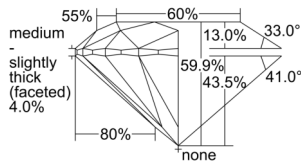

GIA®

FACSIMILE

GIA REPORT 5503595084

Verify this report at GIA.edu

GIA NATURAL DIAMOND DOSSIER®

October 08, 2024
GIA Report Number 5503595084
Shape and Cutting Style ..... Round Brilliant
Measurements ..... 4.62 - 4.65 x 2.78 mm

GRADING RESULTS

Carat Weight ..... 0.36 carat
Color Grade ..... E
Clarity Grade S11
Cut Grade ..... Excellent

ADDITIONAL GRADING INFORMATION

Polish ..... Excellent
Symmetry ..... Excellent
Fluorescence ..... None
Clarity Characteristics..... Cloud, Crystal, Feather
Inscription(s): GIA 5503595084

PROPORTIONS

Profile to actual proportions

GRADING SCALES

GIA COLOR SCALE	GIA CLARITY SCALE	GIA CUT SCALE	
D	FLAWLESS	EXCELLENT	
E	INTERNALLY FLAWLESS		
F		VVS₁	VERY GOOD
G	VVS₂		
H	VS₁	GOOD	
I	VS₂		
J	S1₁	FAIR	
K	S1₂		
L	I₁	POOR	
M	I₂		
N	I₃		
O			
P			
Q			
R			
S			
T			
U			
V			
W			
X			
Y			
Z