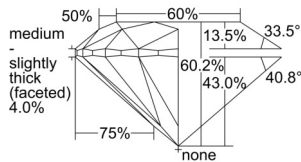

GIA®

FACSIMILE

GIA REPORT 5503595734

Verify this report at GIA.edu

GIA NATURAL DIAMOND DOSSIER®

October 09, 2024
GIA Report Number 5503595734
Shape and Cutting Style ..... Round Brilliant
Measurements ..... 5.12 - 5.16 x 3.09 mm

GRADING RESULTS

Carat Weight ..... 0.50 carat
Color Grade I
Clarity Grade VS1
Cut Grade ..... Excellent

ADDITIONAL GRADING INFORMATION

Polish ..... Excellent
Symmetry ..... Excellent
Fluorescence ..... Faint
Clarity Characteristics..... Crystal, Cloud, Needle, Pinpoint
Inspection(s): GIA 5503595734

PROPORTIONS

Profile to actual proportions

GRADING SCALES

GIA COLOR SCALE	GIA CLARITY SCALE	GIA CUT SCALE	
D	FLAWLESS	EXCELLENT	
E	INTERNALLY FLAWLESS		
F		VVS₁	VERY GOOD
G	VVS₂		
H	VS₁	GOOD	
I	VS₂		
J	SI₁	FAIR	
K	SI₂		
L	I₁	POOR	
M	I₂		
N	I₃		
O			
P			
Q			
R			
S			
T			
U			
V			
W			
X			
Y			
Z