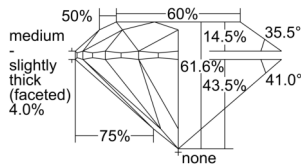

GIA®

FACSIMILE

GIA REPORT 5503596273

Verify this report at GIA.edu

GIA NATURAL DIAMOND DOSSIER®

October 08, 2024
GIA Report Number 5503596273
Shape and Cutting Style ..... Round Brilliant
Measurements ..... 3.79 - 3.83 x 2.35 mm

GRADING RESULTS

Carat Weight ..... 0.21 carat
Color Grade ..... E
Clarity Grade VS1
Cut Grade ..... Excellent

ADDITIONAL GRADING INFORMATION

Polish ..... Excellent
Symmetry ..... Excellent
Fluorescence ..... Faint
Clarity Characteristics..... Crystal, Pinpoint
Inscription(s): GIA 5503596273

PROPORTIONS

Profile to actual proportions

GRADING SCALES

GIA COLOR SCALE	GIA CLARITY SCALE	GIA CUT SCALE	
D	FLAWLESS	EXCELLENT	
E	INTERNALLY FLAWLESS		
F		VVS₁	VERY GOOD
G	VVS₂		
H	VS₁	GOOD	
I	VS₂		
J	SI₁	FAIR	
K	SI₂		
L	I₁	POOR	
M	I₂		
N	I₃		
O			
P			
Q			
R			
S			
T			
U			
V			
W			
X			
Y			
Z