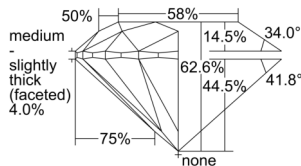

GIA®

FACSIMILE

GIA REPORT 5503598665

Verify this report at GIA.edu

GIA NATURAL DIAMOND DOSSIER®

October 08, 2024
GIA Report Number 5503598665
Shape and Cutting Style ..... Round Brilliant
Measurements ..... 5.11 - 5.14 x 3.21 mm

GRADING RESULTS

Carat Weight ..... 0.51 carat
Color Grade ..... G
Clarity Grade VVS2
Cut Grade ..... Excellent

ADDITIONAL GRADING INFORMATION

Polish ..... Excellent
Symmetry ..... Excellent
Fluorescence ..... Medium Blue
Clarity Characteristics..... Needle, Pinpoint
Inscription(s): GIA 5503598665

PROPORTIONS

Profile to actual proportions

GRADING SCALES

GIA COLOR SCALE	GIA CLARITY SCALE	GIA CUT SCALE	
COLOURLESS D	FLAWLESS	EXCELLENT	
E	INTERNALLY FLAWLESS		
F		VERY VERY SLIGHTLY INCLUDED	VERY GOOD
G	VVS₁		
H	VVS₂		
I	VS₁		GOOD
J	VS₂		
K	SLIGHTLY INCLUDED	FAIR	
L			SI₁
M	SI₂	POOR	
N	INCLUDED		
O			I₁
P		I₂	
Q	I₃		
R			
S			
T			
U			
V			
W			
X			
Y			
Z