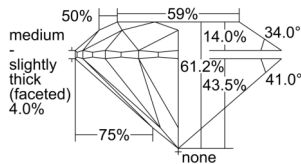

GIA®

FACSIMILE

GIA REPORT 5503599224

Verify this report at GIA.edu

GIA NATURAL DIAMOND DOSSIER®

October 11, 2024
GIA Report Number 5503599224
Shape and Cutting Style ..... Round Brilliant
Measurements ..... 5.15 - 5.18 x 3.16 mm

GRADING RESULTS

Carat Weight ..... 0.52 carat
Color Grade ..... E
Clarity Grade S11
Cut Grade ..... Excellent

ADDITIONAL GRADING INFORMATION

Polish ..... Excellent
Symmetry ..... Excellent
Fluorescence ..... None
Clarity Characteristics ..... Crystal
Inscription(s): GIA 5503599224

PROPORTIONS

Profile to actual proportions

GRADING SCALES

GIA COLOR SCALE	GIA CLARITY SCALE	GIA CUT SCALE	
D	FLAWLESS	EXCELLENT	
E	INTERNALLY FLAWLESS		
F		VVS₁	VERY GOOD
G	VVS₂		
H	VS₁	GOOD	
I	VS₂		
J	S1₁	FAIR	
K	S1₂		
L	I₁	POOR	
M	I₂		
N	I₃		
O			
P			
Q			
R			
S			
T			
U			
V			
W			
X			
Y			
Z