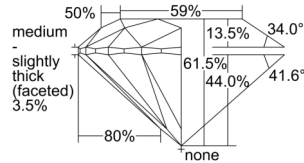

GIA®

FACSIMILE

GIA REPORT 5503599348

Verify this report at GIA.edu

GIA NATURAL DIAMOND DOSSIER®

October 09, 2024
GIA Report Number 5503599348
Shape and Cutting Style ..... Round Brilliant
Measurements ..... 5.71 - 5.75 x 3.53 mm

GRADING RESULTS

Carat Weight ..... 0.71 carat
Color Grade ..... H
Clarity Grade VS1
Cut Grade ..... Excellent

ADDITIONAL GRADING INFORMATION

Polish ..... Excellent
Symmetry ..... Excellent
Fluorescence ..... None
Clarity Characteristics..... Crystal, Needle, Cloud, Pinpoint
Inspection(s): GIA 5503599348

PROPORTIONS

Profile to actual proportions

GRADING SCALES

GIA COLOR SCALE	GIA CLARITY SCALE	GIA CUT SCALE	
D	FLAWLESS	EXCELLENT	
E	INTERNALLY FLAWLESS		
F		VVS₁	VERY GOOD
G	VVS₂		
H	VS₁	GOOD	
I	VS₂		
J	SI₁	FAIR	
K	SI₂		
L	I₁	POOR	
M	I₂		
N	I₃		
O			
P			
Q			
R			
S			
T			
U			
V			
W			
X			
Y			
Z