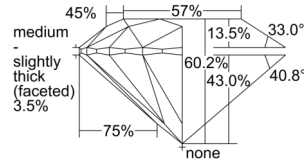

GIA®

FACSIMILE

GIA REPORT 5503606244

Verify this report at GIA.edu

GIA NATURAL DIAMOND DOSSIER®

October 09, 2024
GIA Report Number 5503606244
Shape and Cutting Style ..... Round Brilliant
Measurements ..... 4.95 - 4.98 x 2.99 mm

GRADING RESULTS

Carat Weight ..... 0.45 carat
Color Grade ..... G
Clarity Grade VS1
Cut Grade ..... Excellent

ADDITIONAL GRADING INFORMATION

Polish ..... Excellent
Symmetry ..... Excellent
Fluorescence ..... Faint
Clarity Characteristics ..... Cloud, Pinpoint
Inscription(s): GIA 5503606244

PROPORTIONS

Profile to actual proportions

GRADING SCALES

GIA COLOR SCALE	GIA CLARITY SCALE	GIA CUT SCALE
Colorless	Flawless	Excellent
Near Colorless	Internally Flawless	
Faint	VVS₁	Very Good
Very Light	VVS₂	
Light	VS₁	Good
	VS₂	
	SI₁	Fair
	SI₂	
	I₁	Poor
	I₂	
	I₃