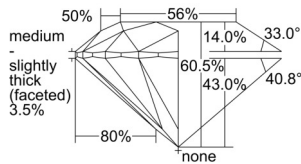

GIA®

FACSIMILE

GIA REPORT 5503614961

Verify this report at GIA.edu

GIA NATURAL DIAMOND DOSSIER®

October 10, 2024
GIA Report Number 5503614961
Shape and Cutting Style ..... Round Brilliant
Measurements ..... 4.79 - 4.80 x 2.90 mm

GRADING RESULTS

Carat Weight ..... 0.40 carat
Color Grade ..... H
Clarity Grade S11
Cut Grade ..... Excellent

ADDITIONAL GRADING INFORMATION

Polish ..... Excellent
Symmetry ..... Excellent
Fluorescence ..... None
Clarity Characteristics ..... Crystal, Cloud, Feather
Inscription(s): GIA 5503614961

PROPORTIONS

Profile to actual proportions

GRADING SCALES

GIA COLOR SCALE	GIA CLARITY SCALE	GIA CUT SCALE	
D	FLAWLESS	EXCELLENT	
E	INTERNALLY FLAWLESS		
F		VVS₁	VERY GOOD
G	VVS₂		
H	VS₁	GOOD	
I	VS₂		
J	S1₁	FAIR	
K	S1₂		
L	I₁	POOR	
M	I₂		
N	I₃		
O			
P			
Q			
R			
S			
T			
U			
V			
W			
X			
Y			
Z