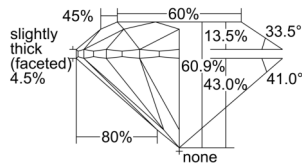

GIA®

FACSIMILE

GIA REPORT 5503620086

Verify this report at GIA.edu

GIA NATURAL DIAMOND DOSSIER®

October 10, 2024
GIA Report Number 5503620086
Shape and Cutting Style ..... Round Brilliant
Measurements ..... 3.88 - 3.91 x 2.37 mm

GRADING RESULTS

Carat Weight ..... 0.22 carat
Color Grade ..... D
Clarity Grade VS1
Cut Grade ..... Excellent

ADDITIONAL GRADING INFORMATION

Polish ..... Excellent
Symmetry ..... Excellent
Fluorescence ..... None
Clarity Characteristics ..... Feather, Cloud, Pinpoint
Inscription(s): GIA 5503620086

PROPORTIONS

Profile to actual proportions