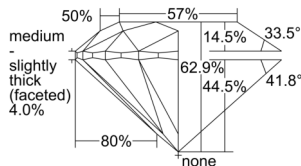

GIA®

FACSIMILE

GIA REPORT 5503620698

Verify this report at GIA.edu

GIA NATURAL DIAMOND DOSSIER®

October 10, 2024
GIA Report Number 5503620698
Shape and Cutting Style ..... Round Brilliant
Measurements ..... 3.77 - 3.79 x 2.38 mm

GRADING RESULTS

Carat Weight ..... 0.20 carat
Color Grade ..... D
Clarity Grade VS1
Cut Grade ..... Excellent

ADDITIONAL GRADING INFORMATION

Polish ..... Excellent
Symmetry ..... Excellent
Fluorescence ..... None
Clarity Characteristics ..... Crystal, Cloud
Inscription(s): GIA 5503620698

PROPORTIONS

Profile to actual proportions

GRADING SCALES

GIA COLOR SCALE

COLORESS	D
	E
	F
	G
	H
	I
	J
NEAR COLORESS	K
	L
FAIN	M
	N
	O
	P
VERY LIGHT	Q
	R
	S
	T
	U
	V
	W
	X
	Y
LIGHT	Z

GIA CLARITY SCALE

VERY VERY SLIGHTLY INCLUDED	FLAWLESS
	INTERNALLY FLAWLESS
VERY SLIGHTLY INCLUDED	VVS₁
	VVS₂
SLIGHTLY INCLUDED	VS₁
	VS₂
INCLUDED	SI₁
	SI₂
	I₁
	I₂
	I₃

GIA CUT SCALE

EXCELLENT
VERY GOOD
GOOD
FAIR
POOR