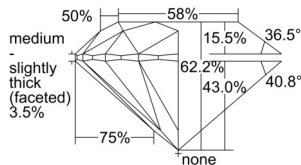

GIA®

FACSIMILE

GIA REPORT 5503623376

Verify this report at GIA.edu

GIA NATURAL DIAMOND DOSSIER®

October 10, 2024
GIA Report Number 5503623376
Shape and Cutting Style ..... Round Brilliant
Measurements ..... 5.04 - 5.08 x 3.15 mm

GRADING RESULTS

Carat Weight ..... 0.50 carat
Color Grade ..... G
Clarity Grade VVS1
Cut Grade ..... Excellent

ADDITIONAL GRADING INFORMATION

Polish ..... Excellent
Symmetry ..... Excellent
Fluorescence ..... None
Clarity Characteristics ..... Pinpoint
Inscription(s): GIA 5503623376

PROPORTIONS

Profile to actual proportions