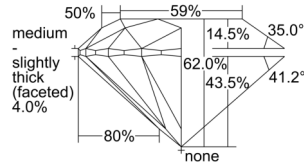

GIA®

FACSIMILE

GIA REPORT 5503625163

Verify this report at GIA.edu

GIA NATURAL DIAMOND DOSSIER®

October 11, 2024
GIA Report Number 5503625163
Shape and Cutting Style ..... Round Brilliant
Measurements ..... 5.10 - 5.13 x 3.17 mm

GRADING RESULTS

Carat Weight ..... 0.51 carat
Color Grade ..... D
Clarity Grade S11
Cut Grade ..... Excellent

ADDITIONAL GRADING INFORMATION

Polish ..... Excellent
Symmetry ..... Excellent
Fluorescence ..... None
Clarity Characteristics ..... Cloud, Feather
Inscription(s): GIA 5503625163

PROPORTIONS

Profile to actual proportions

GRADING SCALES

GIA COLOR SCALE	GIA CLARITY SCALE	GIA CUT SCALE	
D	FLAWLESS	EXCELLENT	
E	INTERNALLY FLAWLESS		
F		VVS₁	VERY GOOD
G	VVS₂		
H	VS₁	GOOD	
I	VS₂		
J	S1₁	FAIR	
K	S1₂		
L	I₁	POOR	
M	I₂		
N	I₃		
O			
P			
Q			
R			
S			
T			
U			
V			
W			
X			
Y			
Z