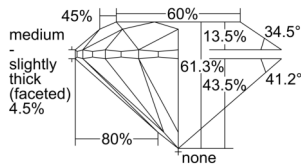

GIA®

FACSIMILE

GIA REPORT 5503627286

Verify this report at GIA.edu

GIA NATURAL DIAMOND DOSSIER®

October 11, 2024
GIA Report Number 5503627286
Shape and Cutting Style ..... Round Brilliant
Measurements ..... 3.66 - 3.69 x 2.25 mm

GRADING RESULTS

Carat Weight ..... 0.18 carat
Color Grade ..... F
Clarity Grade VS1
Cut Grade ..... Excellent

ADDITIONAL GRADING INFORMATION

Polish ..... Excellent
Symmetry ..... Excellent
Fluorescence ..... None
Clarity Characteristics ..... Feather
Inscription(s): GIA 5503627286

PROPORTIONS

Profile to actual proportions

GRADING SCALES

GIA COLOR SCALE	GIA CLARITY SCALE	GIA CUT SCALE	
D	FLAWLESS	EXCELLENT	
E	INTERNALLY FLAWLESS		
F		VVS₁	VERY GOOD
G	VVS₂		
H	VS₁	GOOD	
I	VS₂		
J	SI₁	FAIR	
K	SI₂		
L	I₁	POOR	
M	I₂		
N	I₃		
O			
P			
Q			
R			
S			
T			
U			
V			
W			
X			
Y			
Z