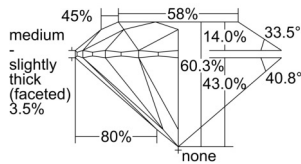

GIA®

FACSIMILE

GIA REPORT 5503627836

Verify this report at GIA.edu

GIA NATURAL DIAMOND DOSSIER®

October 11, 2024
GIA Report Number 5503627836
Shape and Cutting Style ..... Round Brilliant
Measurements ..... 3.81 - 3.83 x 2.30 mm

GRADING RESULTS

Carat Weight ..... 0.20 carat
Color Grade ..... E
Clarity Grade VVS1
Cut Grade ..... Excellent

ADDITIONAL GRADING INFORMATION

Polish ..... Excellent
Symmetry ..... Excellent
Fluorescence ..... None
Clarity Characteristics ..... Pinpoint, Feather
Inscription(s): GIA 5503627836

PROPORTIONS

Profile to actual proportions

GRADING SCALES

GIA COLOR SCALE	GIA CLARITY SCALE	GIA CUT SCALE	
D	FLAWLESS	EXCELLENT	
E	INTERNALLY FLAWLESS		
F		VVS₁	VERY GOOD
G	VVS₂		
H	VS₁	GOOD	
I	VS₂		
J	SI₁	FAIR	
K	SI₂		
L	I₁	POOR	
M			
N			
O	I₂		
P			
Q	I₃		
R			
S			
T			
U			
V			
W			
X			
Y			
Z