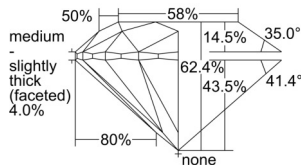

GIA®

FACSIMILE

GIA REPORT 5503629296

Verify this report at GIA.edu

GIA NATURAL DIAMOND DOSSIER®

October 11, 2024
GIA Report Number 5503629296
Shape and Cutting Style ..... Round Brilliant
Measurements ..... 3.73 - 3.75 x 2.33 mm

GRADING RESULTS

Carat Weight ..... 0.20 carat
Color Grade ..... F
Clarity Grade VVS1
Cut Grade ..... Excellent

ADDITIONAL GRADING INFORMATION

Polish ..... Excellent
Symmetry ..... Excellent
Fluorescence ..... None
Clarity Characteristics ..... Pinpoint, Cloud, Feather
Inscription(s): GIA 5503629296

PROPORTIONS

Profile to actual proportions

GRADING SCALES

GIA COLOR SCALE	GIA CLARITY SCALE	GIA CUT SCALE	
D	FLAWLESS	EXCELLENT	
E	INTERNALLY FLAWLESS		
F		VVS₁	VERY GOOD
G	VVS₂		
H	VS₁	GOOD	
I	VS₂		
J	SI₁	FAIR	
K	SI₂		
L	I₁	POOR	
M			
N			
O	I₂		
P			
Q			
R	I₃		
S			
T			
U			
V			
W			
X			
Y			
Z