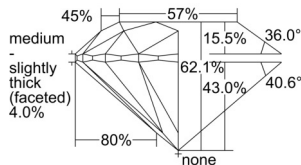

GIA®

FACSIMILE

GIA REPORT 5503629337

Verify this report at GIA.edu

GIA NATURAL DIAMOND DOSSIER®

October 11, 2024
GIA Report Number 5503629337
Shape and Cutting Style ..... Round Brilliant
Measurements ..... 5.38 - 5.40 x 3.34 mm

GRADING RESULTS

Carat Weight ..... 0.60 carat
Color Grade ..... F
Clarity Grade VS1
Cut Grade ..... Excellent

ADDITIONAL GRADING INFORMATION

Polish ..... Excellent
Symmetry ..... Excellent
Fluorescence ..... None
Clarity Characteristics..Crystal, Cloud, Pinpoint, Indented Natural
Inscription(s): GIA 5503629337

PROPORTIONS

Profile to actual proportions

GRADING SCALES

GIA COLOR SCALE	GIA CLARITY SCALE	GIA CUT SCALE	
D	FLAWLESS	EXCELLENT	
E	INTERNALLY FLAWLESS		
F		VVS₁	VERY GOOD
G	VVS₂		
H	VS₁	GOOD	
I	VS₂		
J	SI₁	FAIR	
K	SI₂		
L	I₁	POOR	
M			
N			
O	I₂		
P			
Q	I₃		
R			
S			
T			
U			
V			
W			
X			
Y			
Z