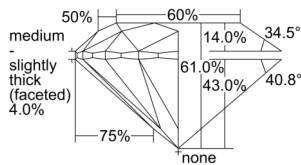

GIA®

FACSIMILE

GIA REPORT 5503633325

Verify this report at GIA.edu

GIA NATURAL DIAMOND DOSSIER®

October 14, 2024
GIA Report Number 5503633325
Shape and Cutting Style ..... Round Brilliant
Measurements ..... 4.93 - 4.95 x 3.01 mm

GRADING RESULTS

Carat Weight ..... 0.45 carat
Color Grade ..... H
Clarity Grade VS1
Cut Grade ..... Excellent

ADDITIONAL GRADING INFORMATION

Polish ..... Excellent
Symmetry ..... Excellent
Fluorescence ..... None
Clarity Characteristics ..... Crystal, Cloud, Pinpoint
Inscription(s): GIA 5503633325

PROPORTIONS

Profile to actual proportions

GRADING SCALES

GIA COLOR SCALE	GIA CLARITY SCALE	GIA CUT SCALE	
D	FLAWLESS	EXCELLENT	
E	INTERNALLY FLAWLESS		
F		VVS₁	VERY GOOD
G	VVS₂		
H	VS₁	GOOD	
I	VS₂		
J	SI₁	FAIR	
K	SI₂		
L	I₁	POOR	
M	I₂		
N	I₃		
O			
P			
Q			
R			
S			
T			
U			
V			
W			
X			
Y			
Z