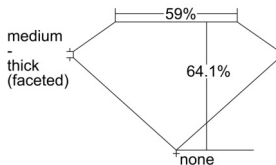

GIA®

FACSIMILE

GIA REPORT 5503638746

Verify this report at GIA.edu

GIA NATURAL DIAMOND DOSSIER®

October 14, 2024
GIA Report Number 5503638746
Shape and Cutting Style ..... Marquise Brilliant
Measurements ..... 7.95 x 4.15 x 2.66 mm

GRADING RESULTS

Carat Weight ..... 0.51 carat
Color Grade ..... D
Clarity Grade ..... Internally Flawless

ADDITIONAL GRADING INFORMATION

Polish ..... Excellent
Symmetry ..... Excellent
Fluorescence ..... None
Clarity Characteristics ..... Minor Details of Polish
Inscription(s): GIA 5503638746

PROPORTIONS

Profile not to actual proportions

GRADING SCALES

GIA COLOR SCALE		GIA CLARITY SCALE			
COLORLESS	D	VERY VERY SLIGHTLY INCLUDED	FLAWLESS		
	E		INTERNALLY FLAWLESS		
	F	VERY SLIGHTLY INCLUDED	VVS₁		
	G		VVS₂		
	H		VS₁		
	NEAR COLORLESS	I	SLIGHTLY INCLUDED	VS₂	
		J		SI₁	
		FAINT	K	INCLUDED	SI₂
			L		I₁
			M		I₂
VERT LIGHT	N	LIGHT	I₃		
	O				
	P				
	Q				
	R